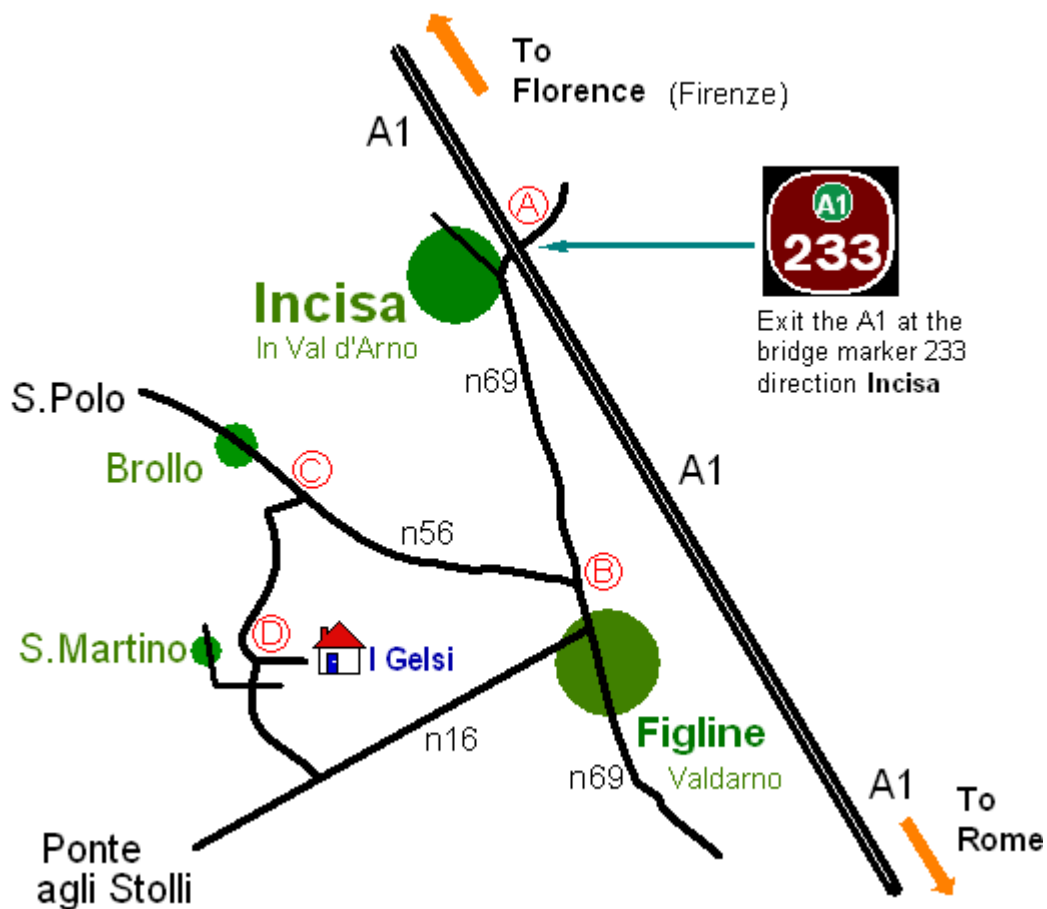

Directions to Casa Dei Gelsi

How to find us:

- Leave Highway A1 (Autostrada del Sole) at exit for INCISA VALDARNO at bridge marker 233 **(A)**
- Follow the sign for Figline Valdarno (road No.69).
- Follow the n69 road for 4.5km and turn right at the junction sign posted S.POLO / BROLLO **(B)**.
- Follow the road for Brollo (n56) for 3.4km. At 1km before Brollo turn left at the signpost **(C)** and following the sign towards San Martino.
- Follow the road for 2.5km. Shortly before the junction for San Martino you will see the sign for the entrance of I Gelsi on your left hand side. **(D)** Follow the private road for 300 Metres to the main House.
- The guest car park is on the left hand side as you approach the house.